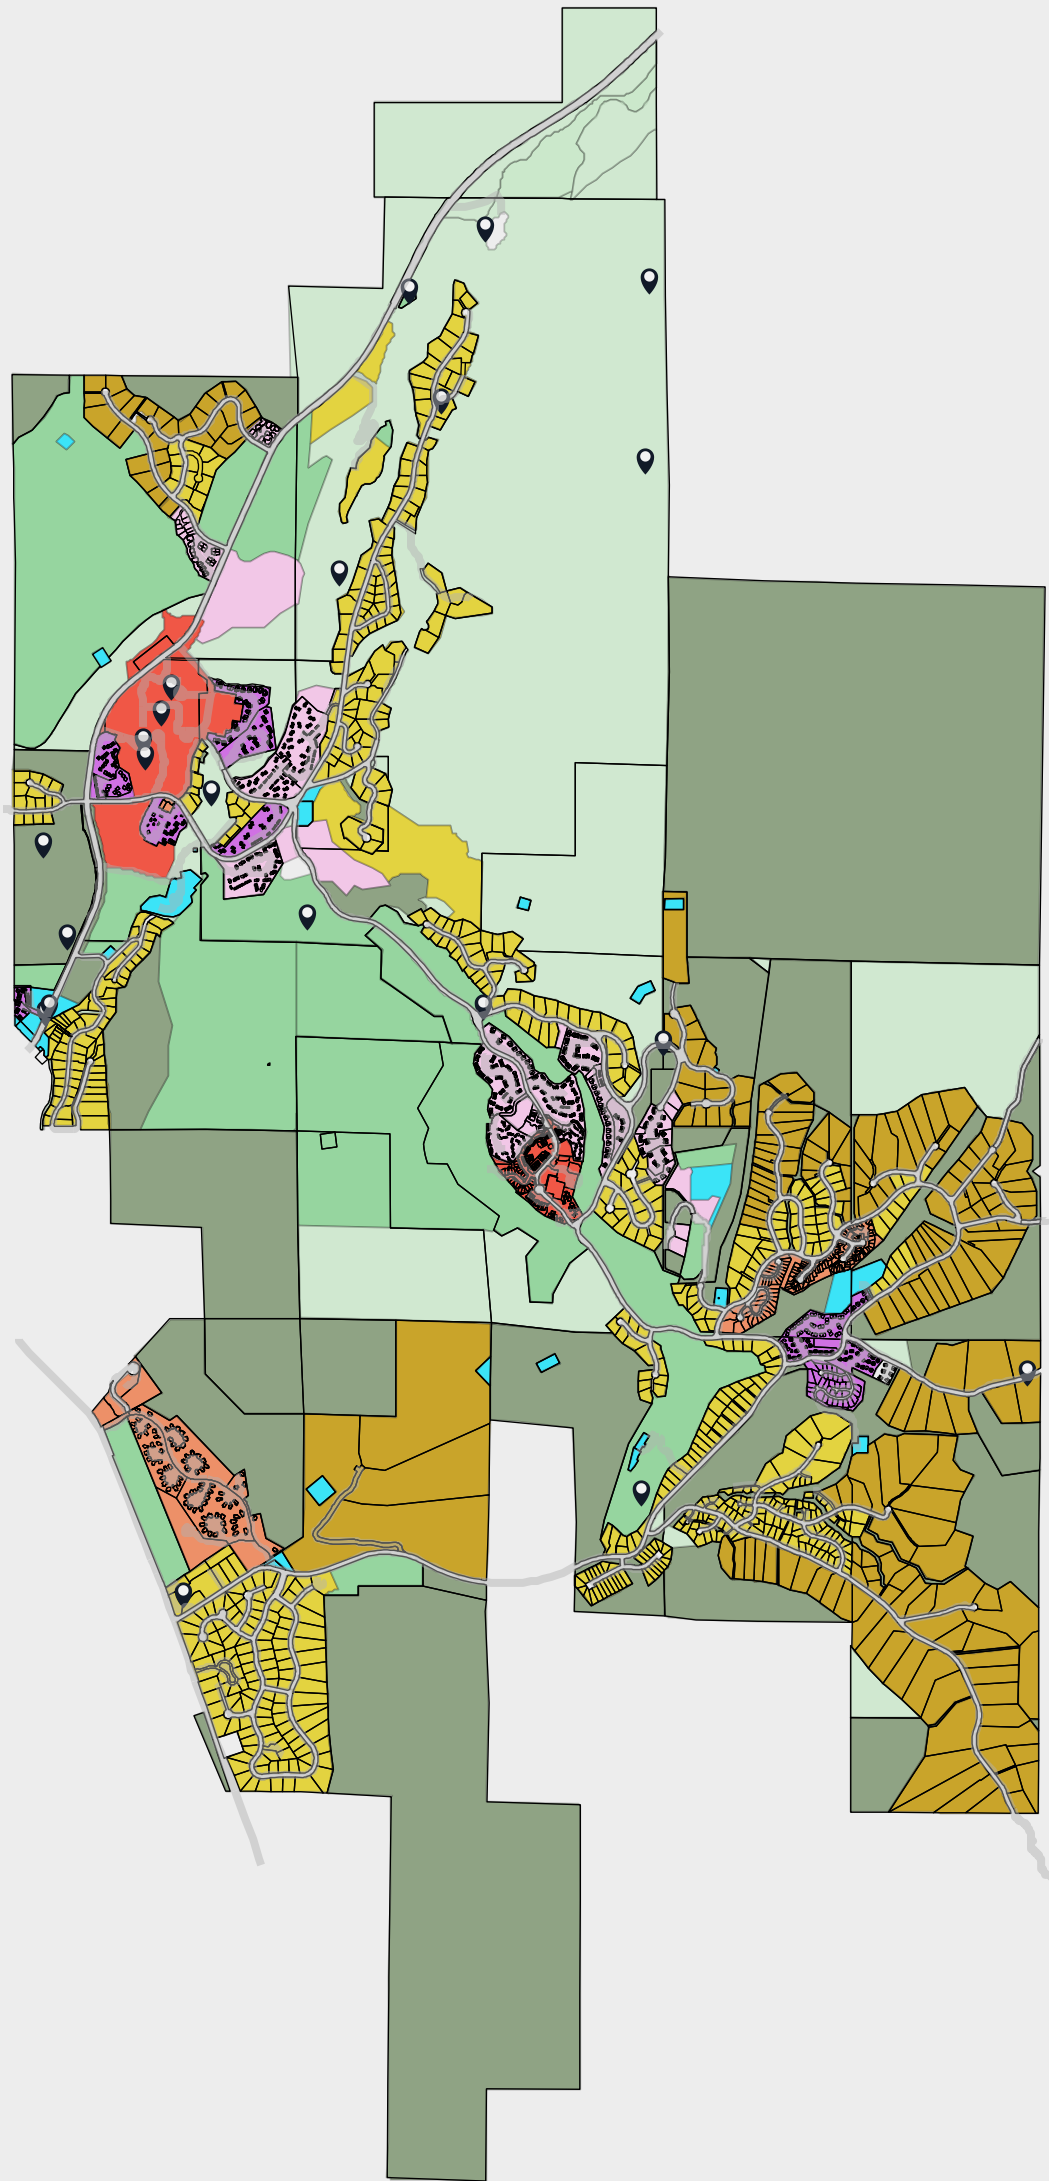

City of Sun Valley Zoning Map 2026

1/13/2026

- | | | |
|-------------------------|---------------------------|-----------------------|
| Special Sites | OR-1: Open Recreation | RM-1: 14du/ac |
| Zoning Districts | RA: 1du/ac (Rural Estate) | RM-2: 21 du/ac |
| RS-1: 2du/ac | REC: Recreation | CC: Commercial Center |
| OS: Open Space | PI: Public Institution | RS-2: 7du/ac |

This zoning map was amended by Sun Valley Ordinance 566 (March 2025)